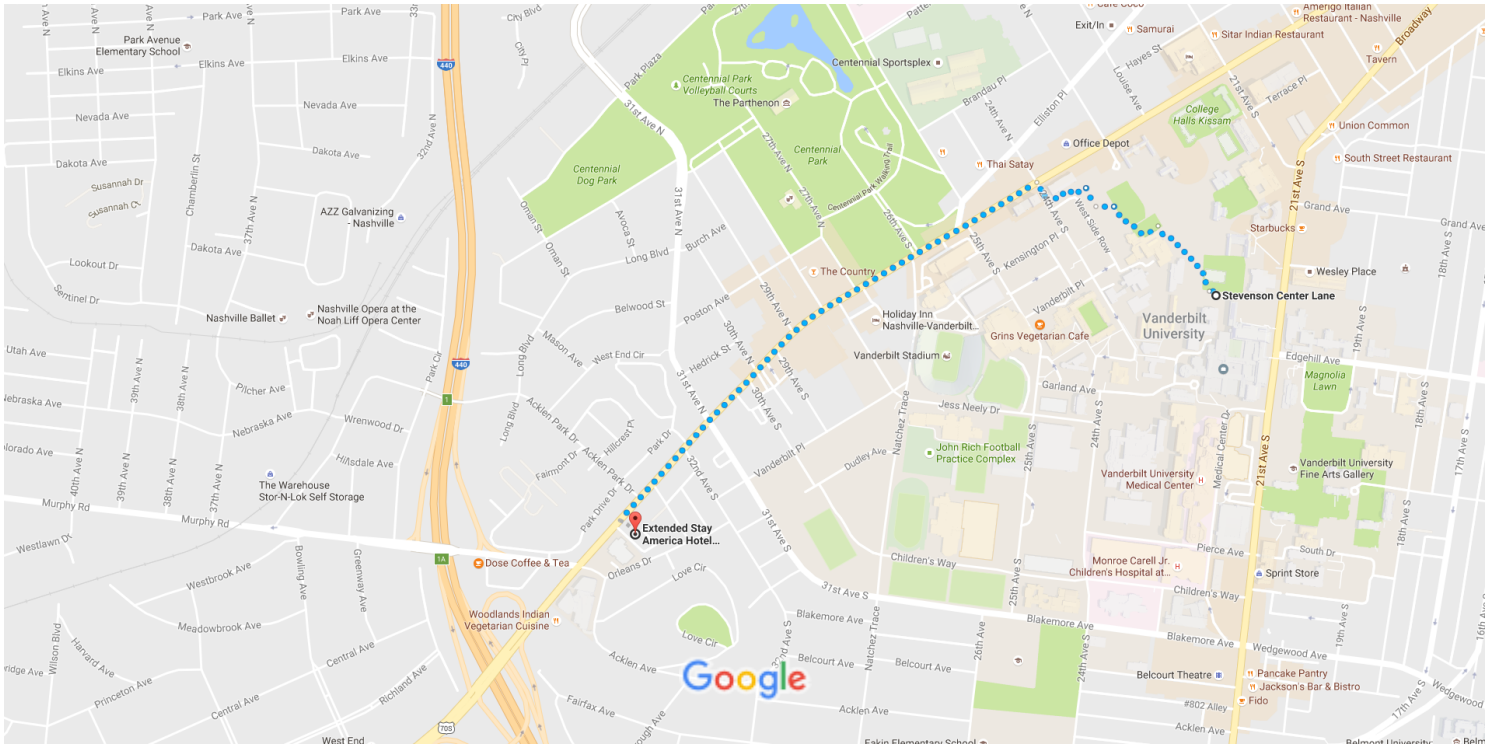

Stevenson Center Lane, Nashville, TN 37212 to Extended Stay America Hotel Nashville - Vanderbilt

Walk 1.2 miles, 25 min

Map data ©2016 Google, Nashville Davidson County 500 ft

Stevenson Center Lane

Nashville, TN 37212

Use caution - may involve errors or sections not suited for walking

- ↑ 1. Head west
59 ft
- ↪ 2. Turn right
0.1 mi
- ↶ 3. Turn left toward 24th Ave S
476 ft
- ↶ 4. Turn left toward 24th Ave S
151 ft
- ↪ 5. Turn right toward 24th Ave S
171 ft
- ↶ 6. Turn left toward 24th Ave S
348 ft
- ↪ 7. Turn right onto 24th Ave S
190 ft
- ↶ 8. Turn left onto West End Ave
 Destination will be on the left
0.8 mi

Extended Stay America Hotel Nashville - Vanderbilt

3311 West End Avenue, Nashville, TN 37203

These directions are for planning purposes only. You may find that construction projects, traffic, weather, or other events may cause conditions to differ from the map results, and you should plan your route accordingly. You must obey all signs or notices regarding your route.